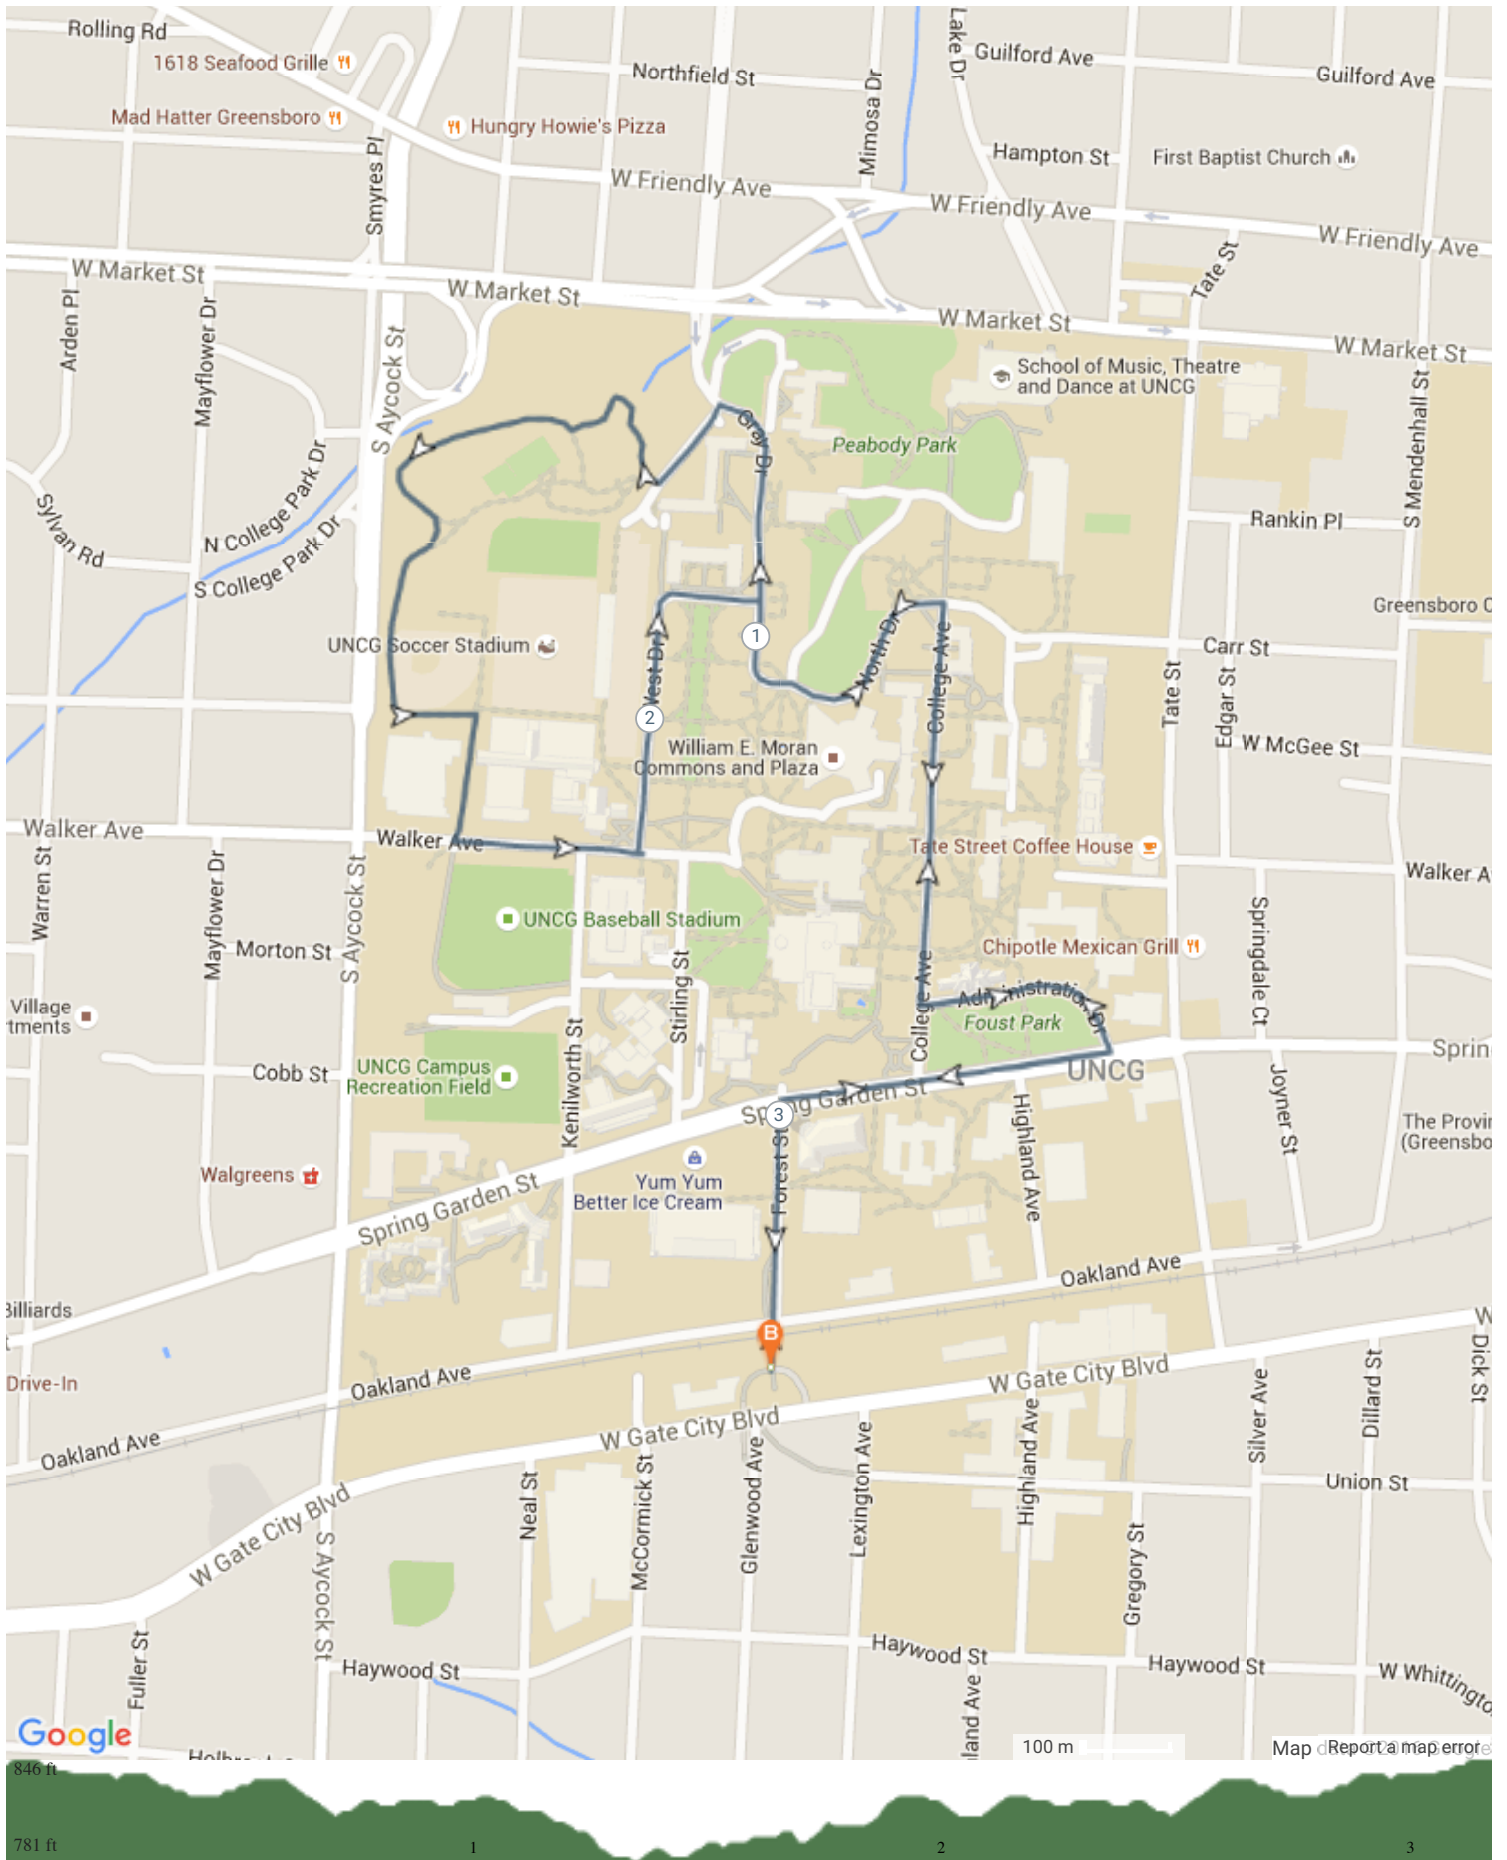

plotaroute.com - Unnamed Route (3.167 miles)

No	Miles	Turn	Directions
1	0.176	→	Head north on Forest St toward Spring Garden St
2	0.178	→	Turn right onto Spring Garden St
3	0.396	←	Head north on Administration Dr toward College Ave
4	0.546	→	Turn right onto College Ave
5	0.550		Head north on College Ave
6	0.808	←	Head north on College Ave toward North Dr
7	0.810	←	Turn left onto North Dr
8	0.959	↗	Head west on North Dr toward West Dr
9	1.022		Continue onto Gray Dr
10	1.164	←	Head northwest on Gray Dr
11	1.169	←	Turn left
12	1.235	→	Turn right
13	1.237		Head northwest
14	1.245	↗	Turn right
15	1.308		Head southwest
16	1.345	↗	Turn right
17	1.425		Head west
18	1.510	↗	Head south toward Irwin Belk Recreation Track
19	1.530	↗	Slight right onto Irwin Belk Recreation Track
20	1.651	↖	Head east on Irwin Belk Recreation Track
21	1.696	→	Head east on Irwin Belk Recreation Track
22	1.700	→	Turn right
23	1.784	←	Head east on Walker Ave toward Kenilworth St
24	1.908	←	Head west on Walker Ave toward West Dr
25	1.911	→	Turn right onto West Dr
26	2.145	→	Continue onto Gray Dr